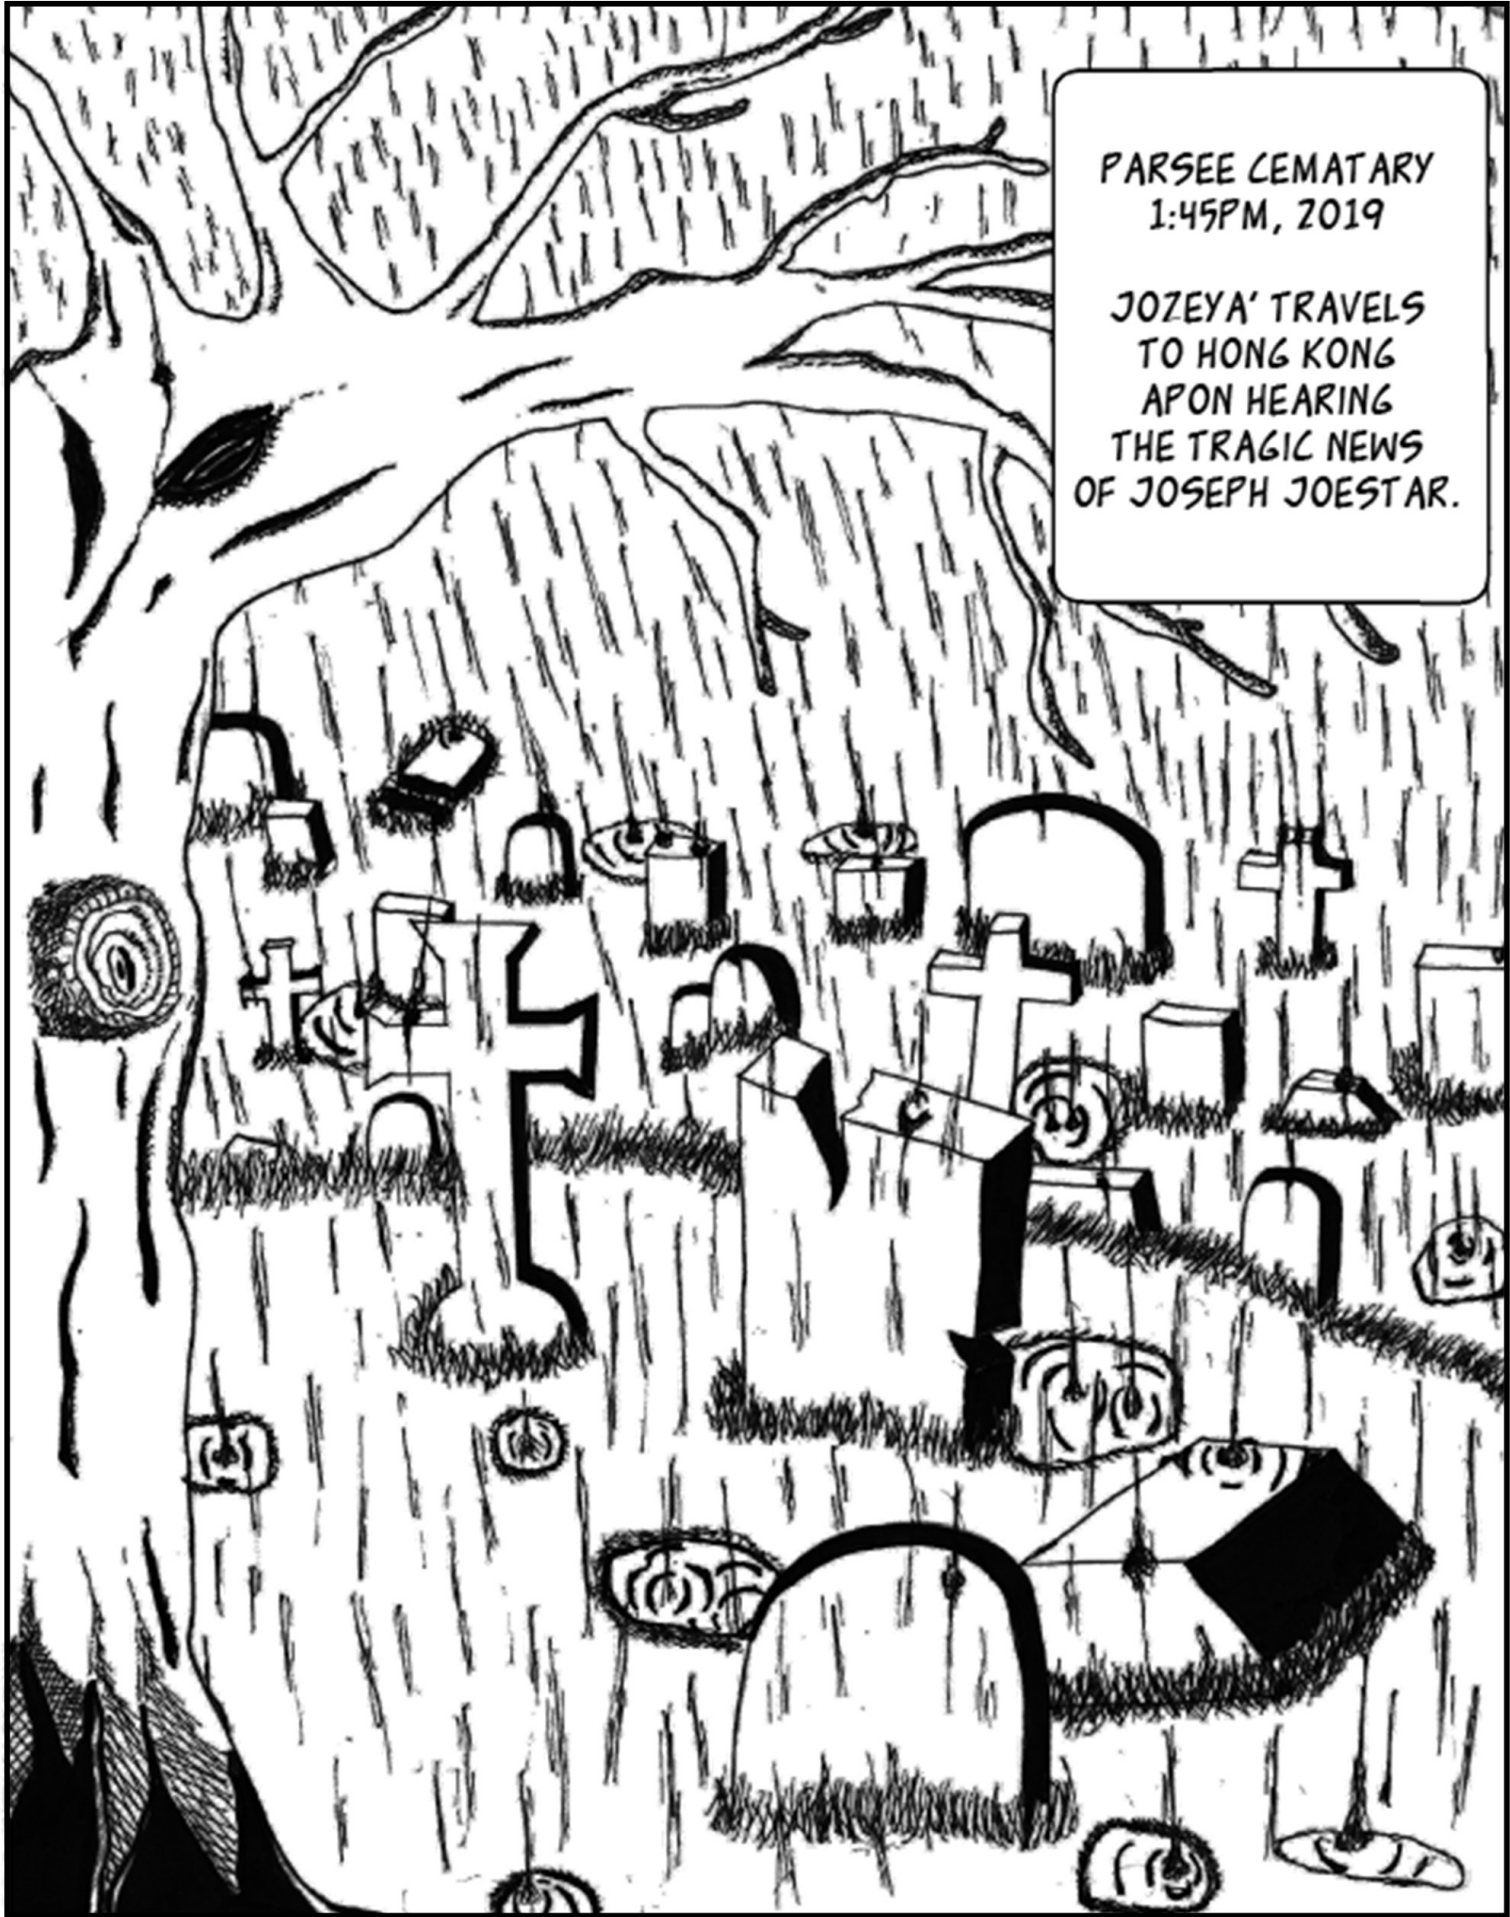

YOU SLACKING OFF ALREADY LING? I
KNOW YOU MISS ME BUT YOU DON'T
HAVE TO TELL ME EVERY TIME DAD
GOES ON ABOUT THE PILLARMEN!

JOZEYA!? YOU STILL WITH
ME??

I FOUND HIM LYING ON THE FLOOR
OF HIS STUDY! THERES NO
PULSE, HE'S GONE COLD!!

JOZEYA HE'S NOT WAKING
UP I... I DON'T KNOW
WHAT TO DO!

I'M ON THE NEXT FLIGHT OUT, DON'T WORRY LING, I'LL TAKE CARE OF EVERYTHING WHEN I GET THERE.

UGH DAMMIT, THIS WAS SO UNEXPECTED! I JUST DON'T GET IT. WHAT WAS THE CAUSE OF DEATH? BEING PROFICIENT IN THE ART OF RIPPLE, THERE'S NO WAY HE COULD HAVE DIED OF OLD AGE!

BUT ITS NO USE GATHERING CLUES HERE. I KNOW FOR A FACT THAT SOMETHING IS UP!

PARSEE CEMATARY
1:45PM, 2019

JOZEYA' TRAVELS
TO HONG KONG
APON HEARING
THE TRAGIC NEWS
OF JOSEPH JOESTAR.

SCANNING

THE PROMBLEM IS, I CAN ONLY ID THE PERP IF I HAVE A BLOOD SAMPLE, HOPEFULLY I CAN FIND SOMETHING.